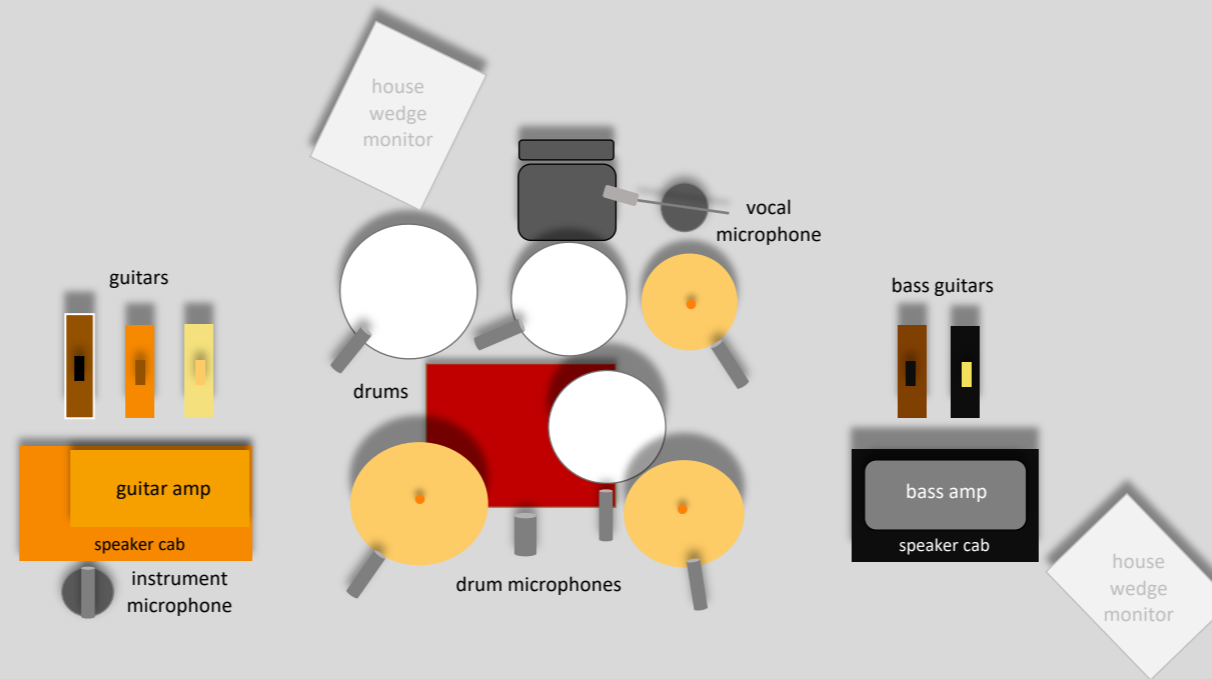

the ron nater trio

house
side fill
monitor

house
side fill
monitor

vocal
microphone

house
wedge
monitor

house
wedge
monitor

house pa

house pa

the medium club stage set-up