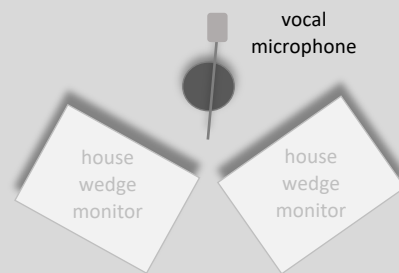

the ron nater trio

house
side fill
monitor

house
side fill
monitor

house pa

house pa

the large club 'n festival stage set-up