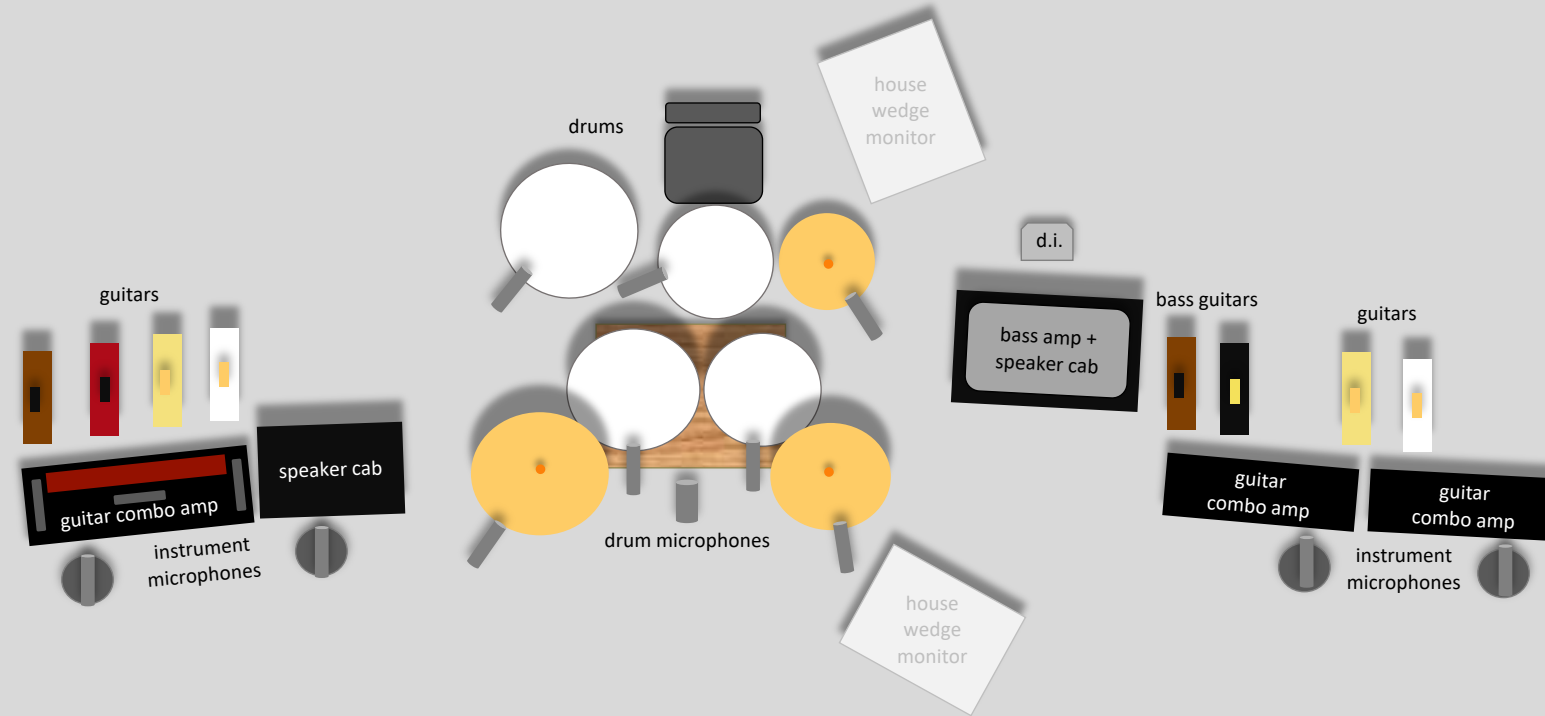

the Ron Nater Band

house side fill monitor

house side fill monitor

house pa

house pa

4-piece band club stage set-up