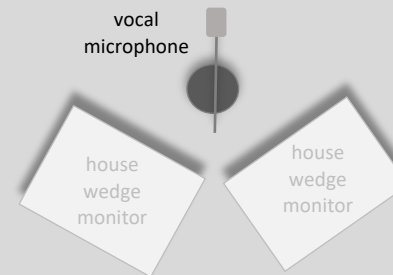

the Ron Nater Band

house side fill monitor

house side fill monitor

house pa

house pa

4-piece band club stage set-up