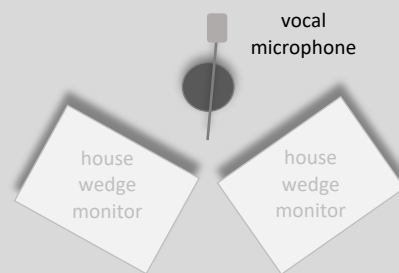

the Ron Nater Band

house side fill monitor

house side fill monitor

house pa

house pa

4-piece band club stage set-up