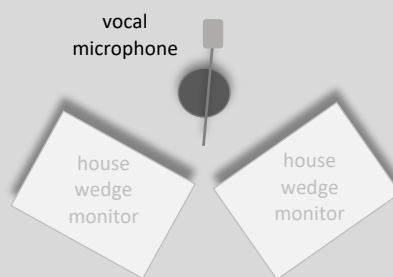

the Ron Nater Band

club + festival 4-piece band stage set-up