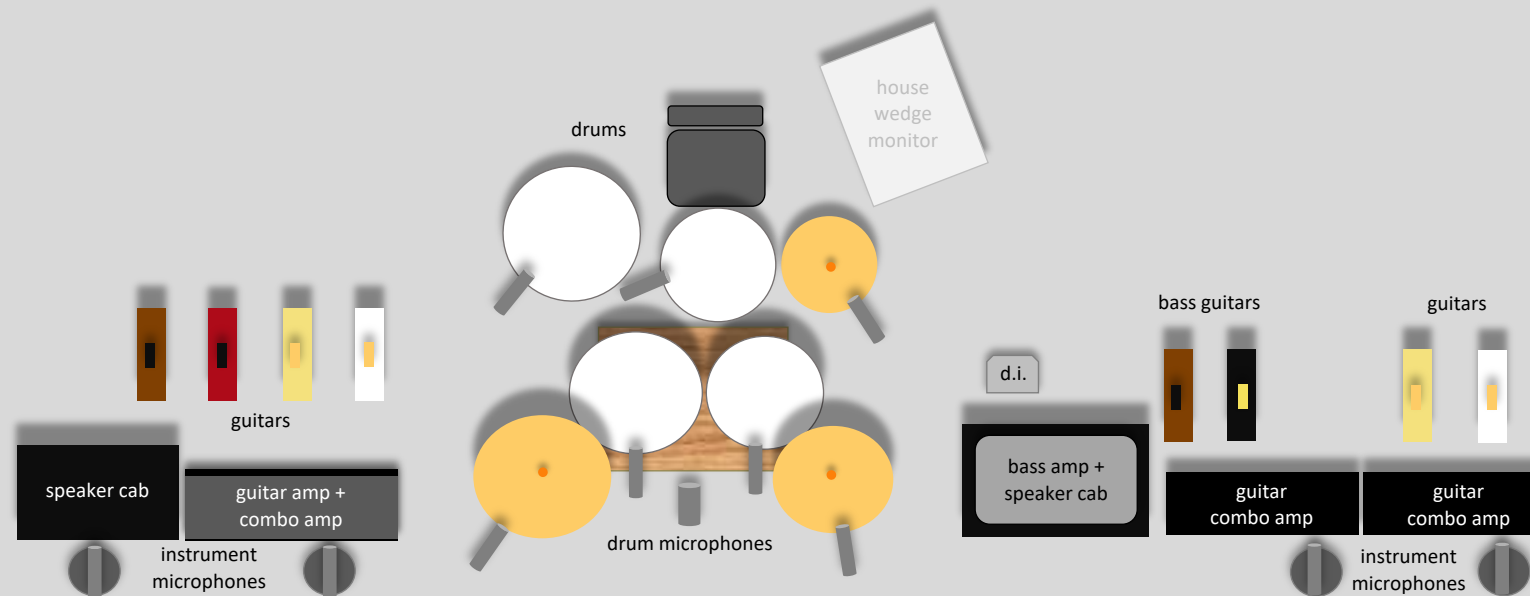

the Ron Nater Band

club + festival 4-piece band stage set-up