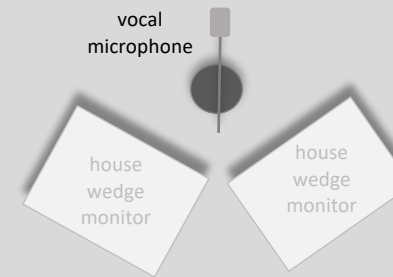

the Ron Nater Band

club + festival 4-piece band stage set-up