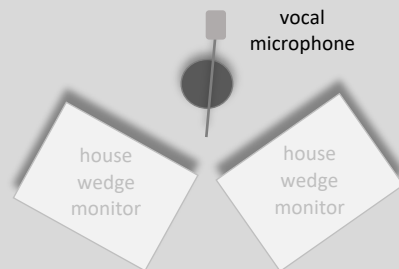

the Ron Nater Band

club + festival 4-piece band stage set-up