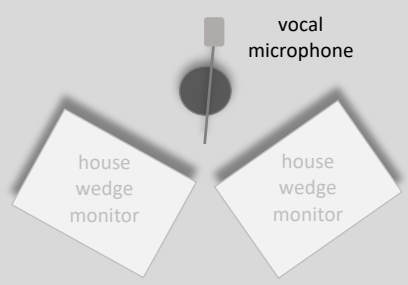

the ron nater band

house side fill monitor

house side fill monitor

house pa

house pa

the 4-piece band large stage set-up