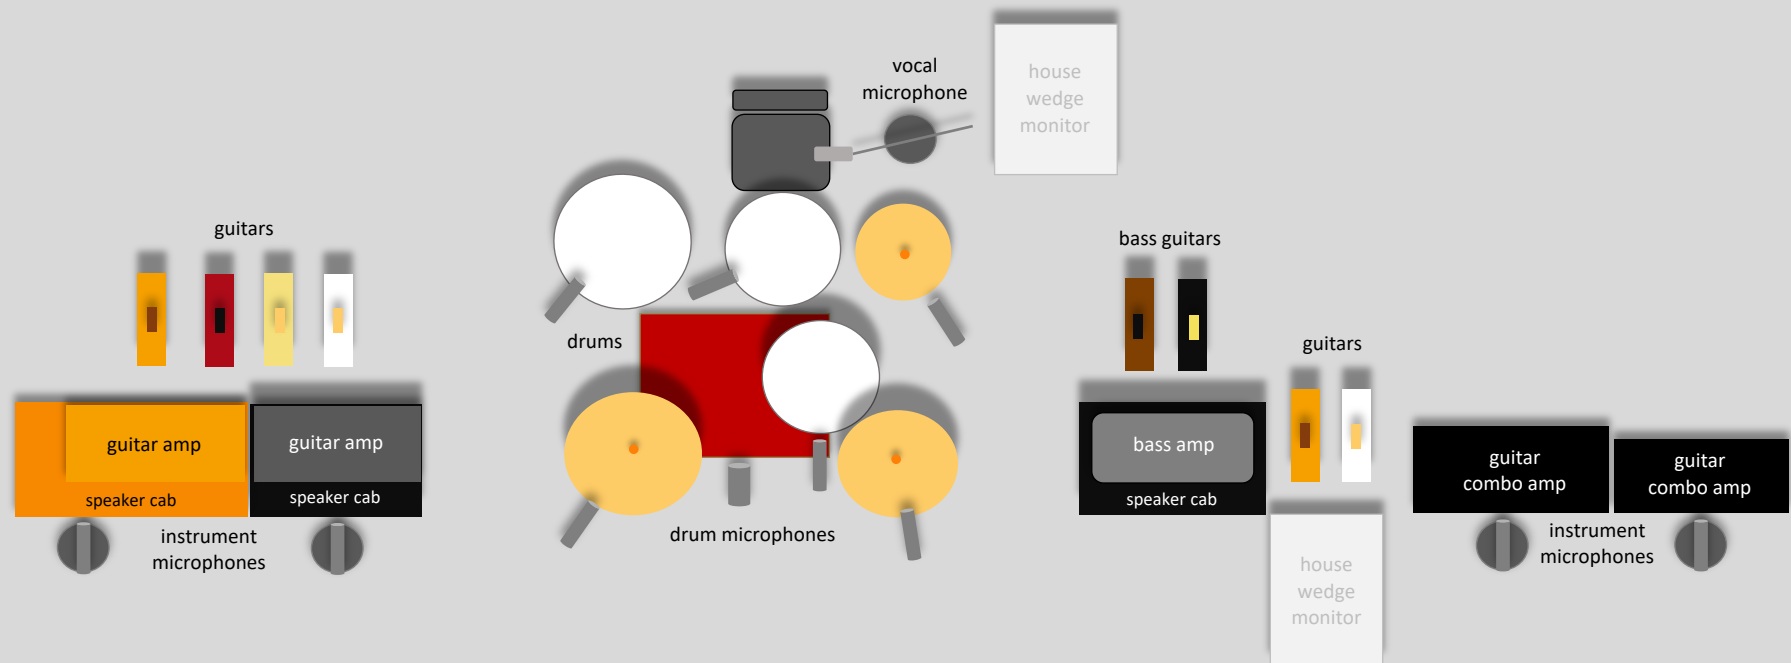

the ron nater band

house side fill monitor

house side fill monitor

house pa

house pa

the 4-piece band large stage set-up