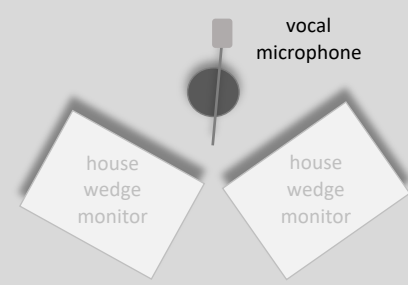

the ron nater band

house side fill monitor

house side fill monitor

house pa

house pa

the 4-piece band large stage set-up