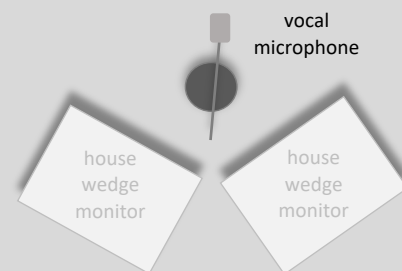

the Ron Nater Band

house side fill monitor

house side fill monitor

house pa

house pa

4-piece band club stage set-up