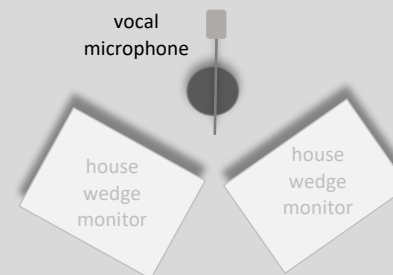

the Ron Nater Band

house side fill monitor

house side fill monitor

house pa

house pa

4-piece band club stage set-up