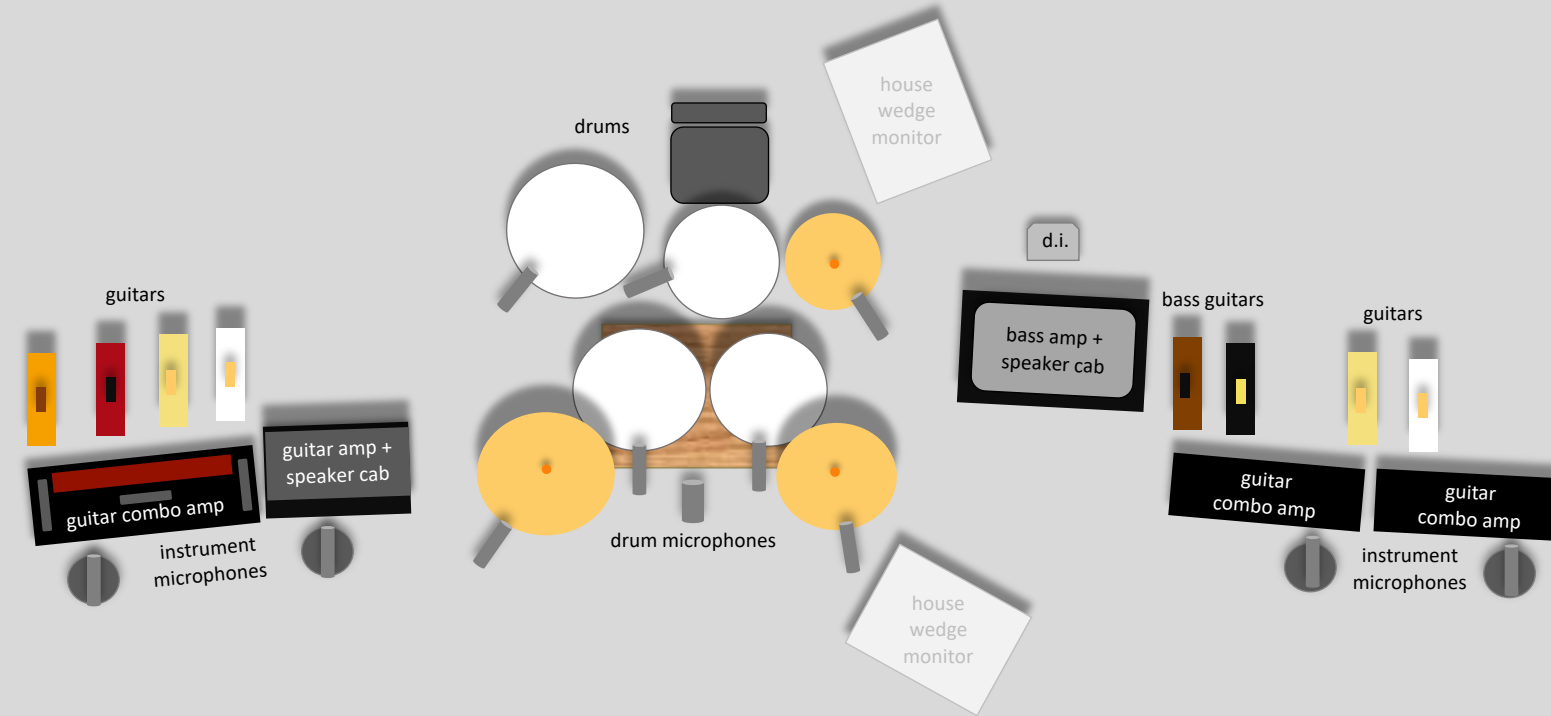

the Ron Nater Band

house side fill monitor

house side fill monitor

house pa

house pa

4-piece band club stage set-up