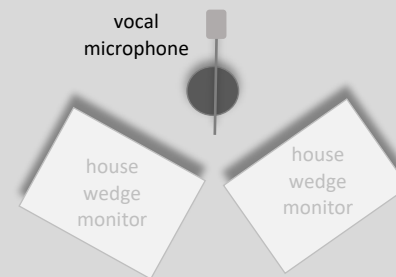

the Ron Nater Band

house side fill monitor

house side fill monitor

house pa

house pa

club stage set-up with 2 guitars, keys, bass and drums