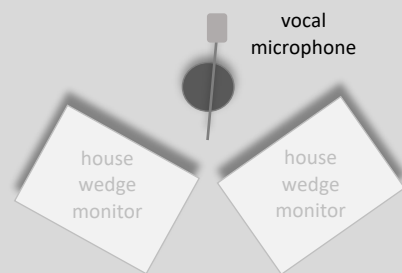

the Ron Nater Band

house side fill monitor

house side fill monitor

house pa

house pa

club stage set-up with 2 guitars, keys, bass and drums