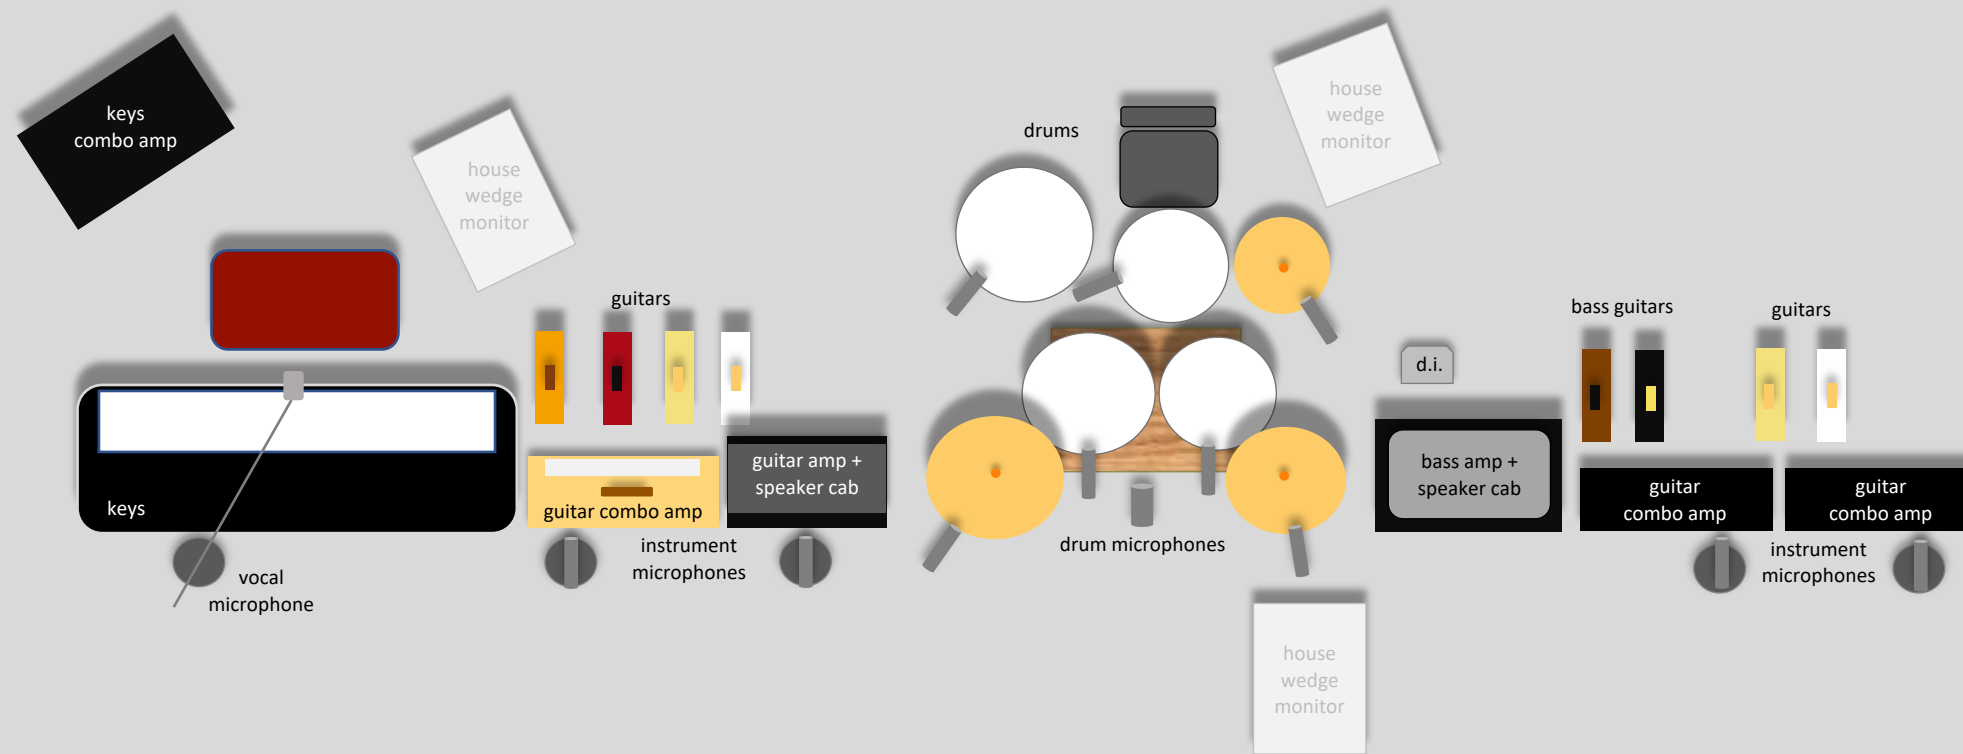

the Ron Nater Band

house side fill monitor

house side fill monitor

house pa

house pa

club stage set-up with 2 guitars, keys, bass and drums