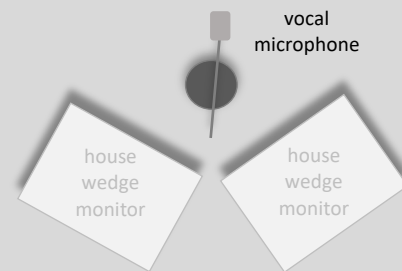

# the ron nater band

house  
side fill  
monitor

house  
side fill  
monitor

house pa

house pa

*the large club 'n festival stage set-up*