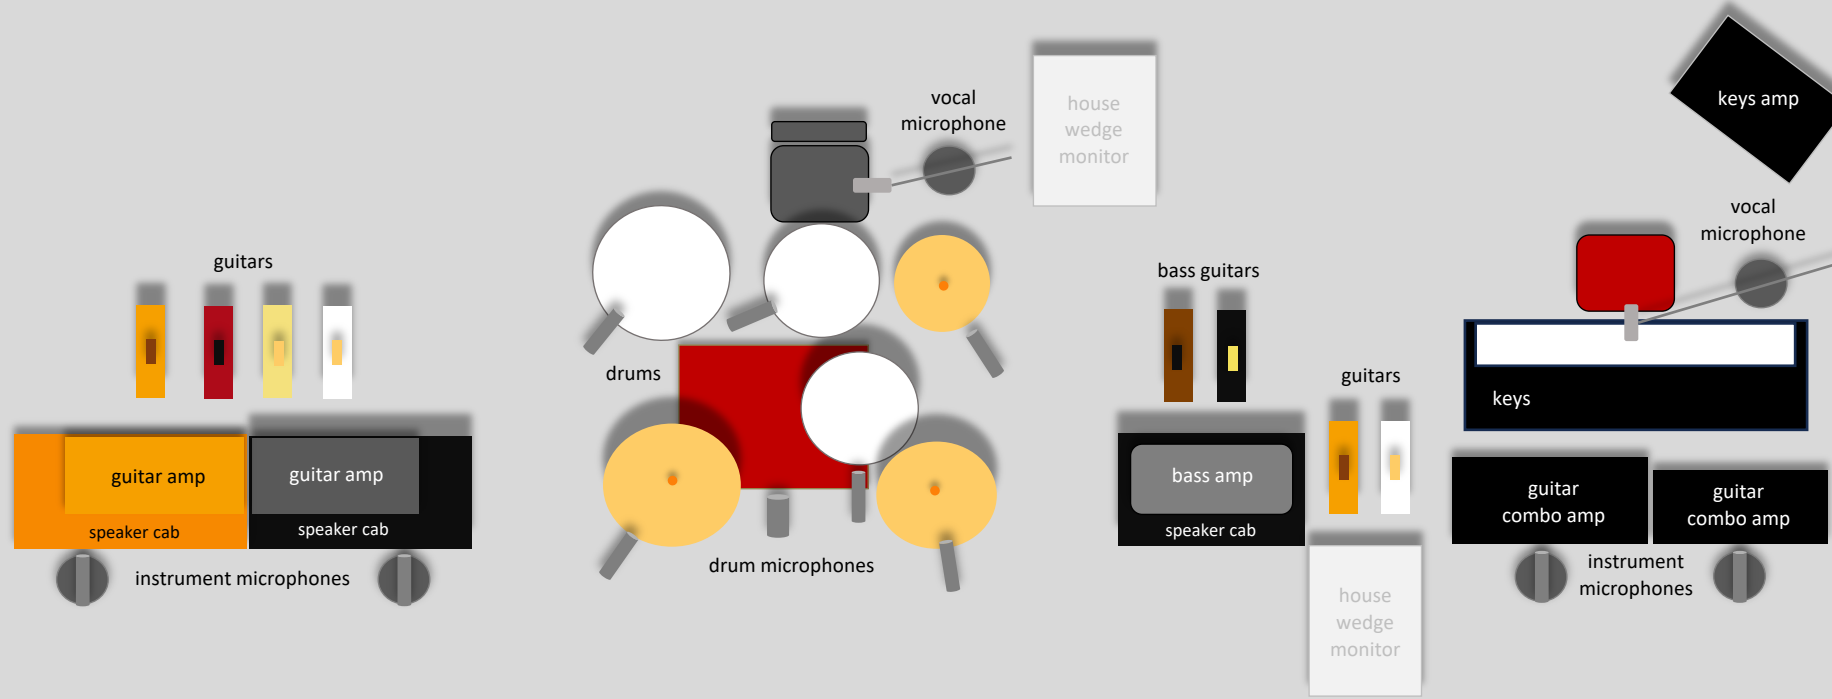

# the ron nater band

house  
side fill  
monitor

house  
side fill  
monitor

house pa

house pa

*the large club 'n festival stage set-up*