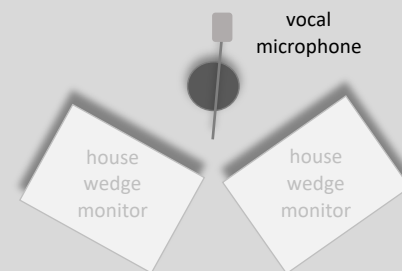

# the ron nater band

house  
side fill  
monitor

house  
side fill  
monitor

house pa

house pa

*the large club 'n festival stage set-up*